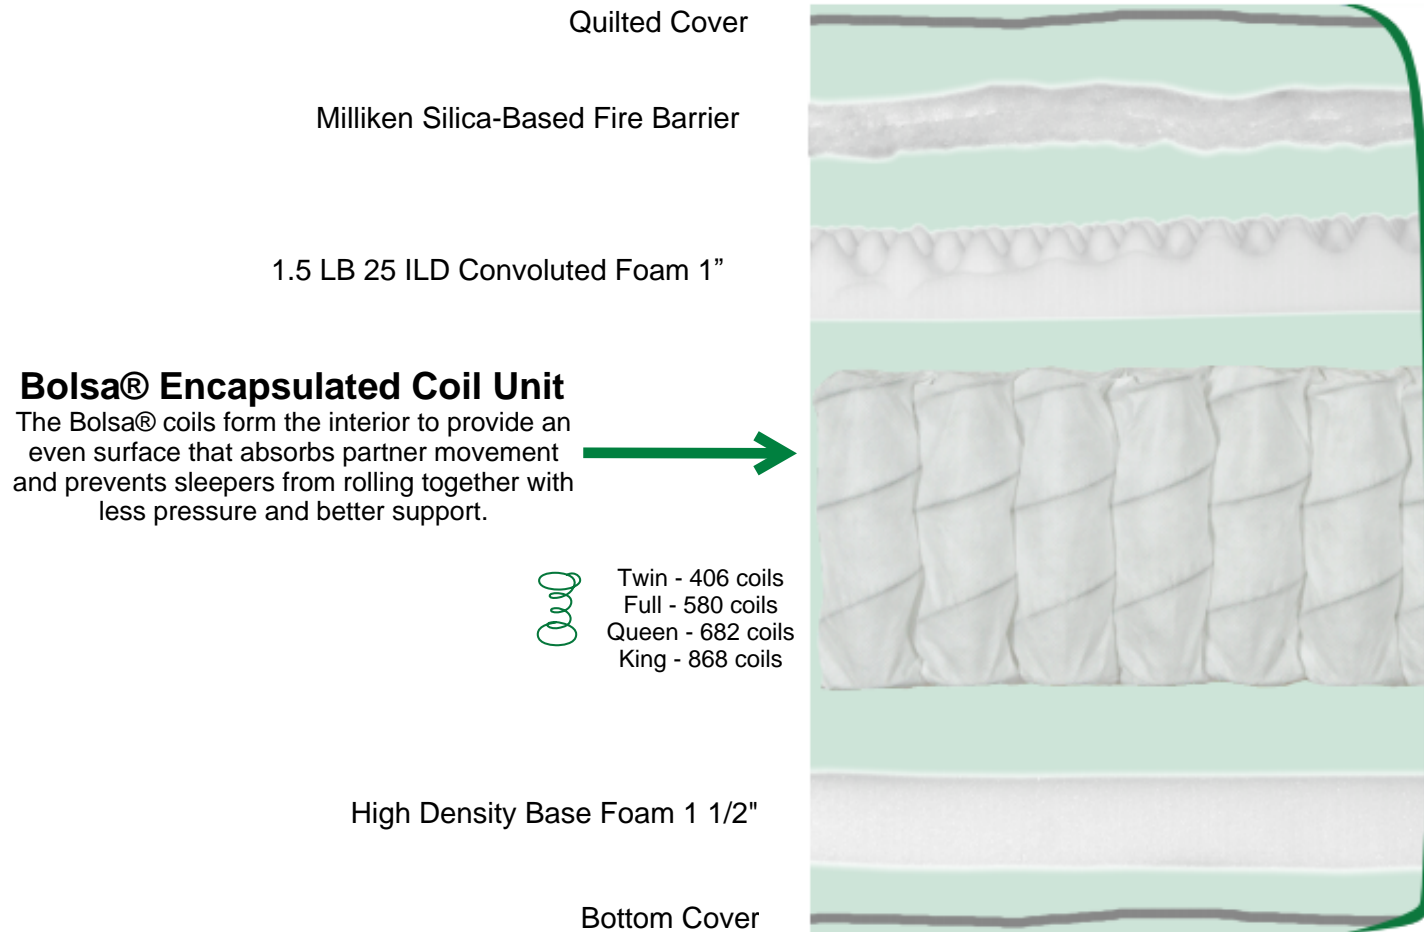

SOFT

FIRM

Twin - 406 coils
 Full - 580 coils
 Queen - 682 coils
 King - 868 coils

Available with a hand-crafted Semi-Flex Foundation.

Unlike many national brands, our beds are handmade with the finest, high-quality materials.

Available with a hand-crafted True-Flex Foundation.

Delivering our Michigan made mattresses directly from our factory to you, cutting out the middle man to ensure you get the lowest available price.

Adjustable Base Friendly