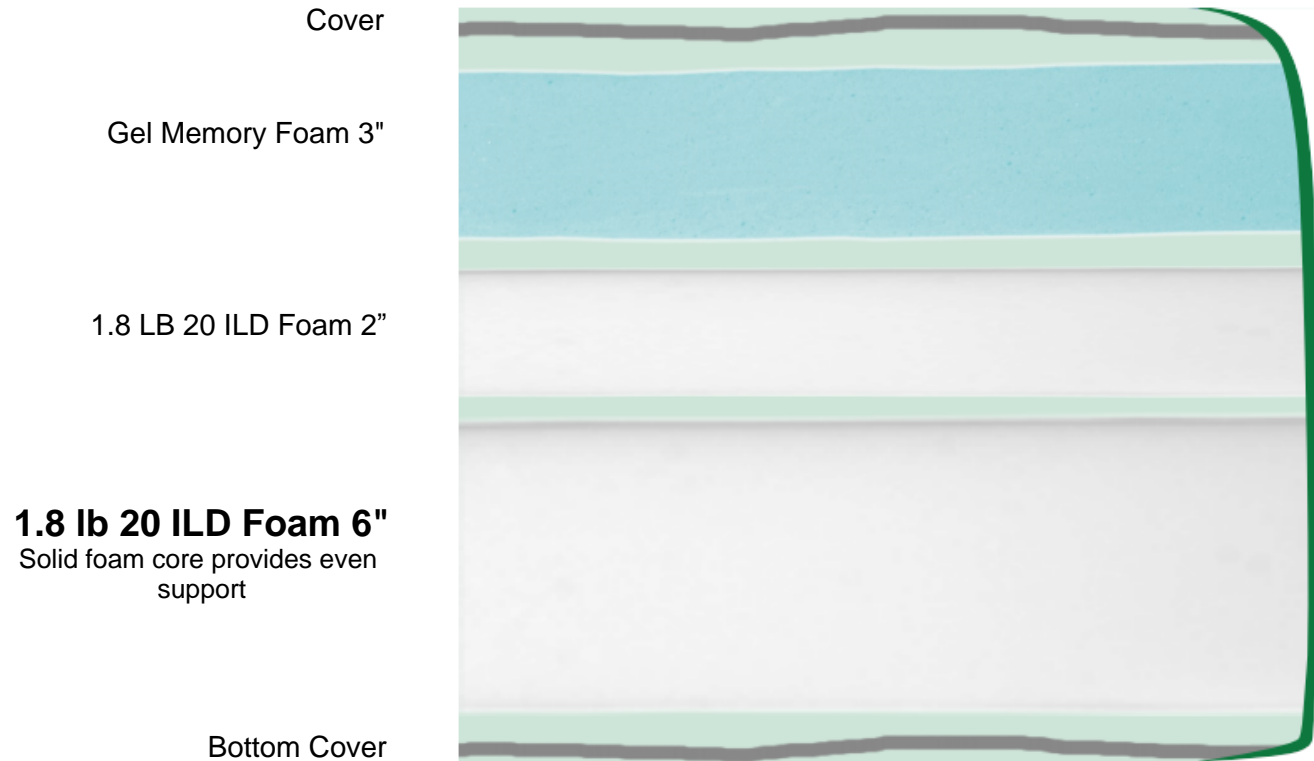

PURE ESSENCE PLUSH

PURE MICHIGAN

SOFT

FIRM

PEERLESS™

MATTRESS CO.

Available with a hand-crafted Semi-Flex Foundation.

Unlike many national brands, our beds are handmade with the finest, high-quality materials.

Available with a hand-crafted True-Flex Foundation.

Delivering our Michigan made mattresses directly from our factory to you, cutting out the middle man to ensure you get the lowest available price.

Adjustable Base Friendly