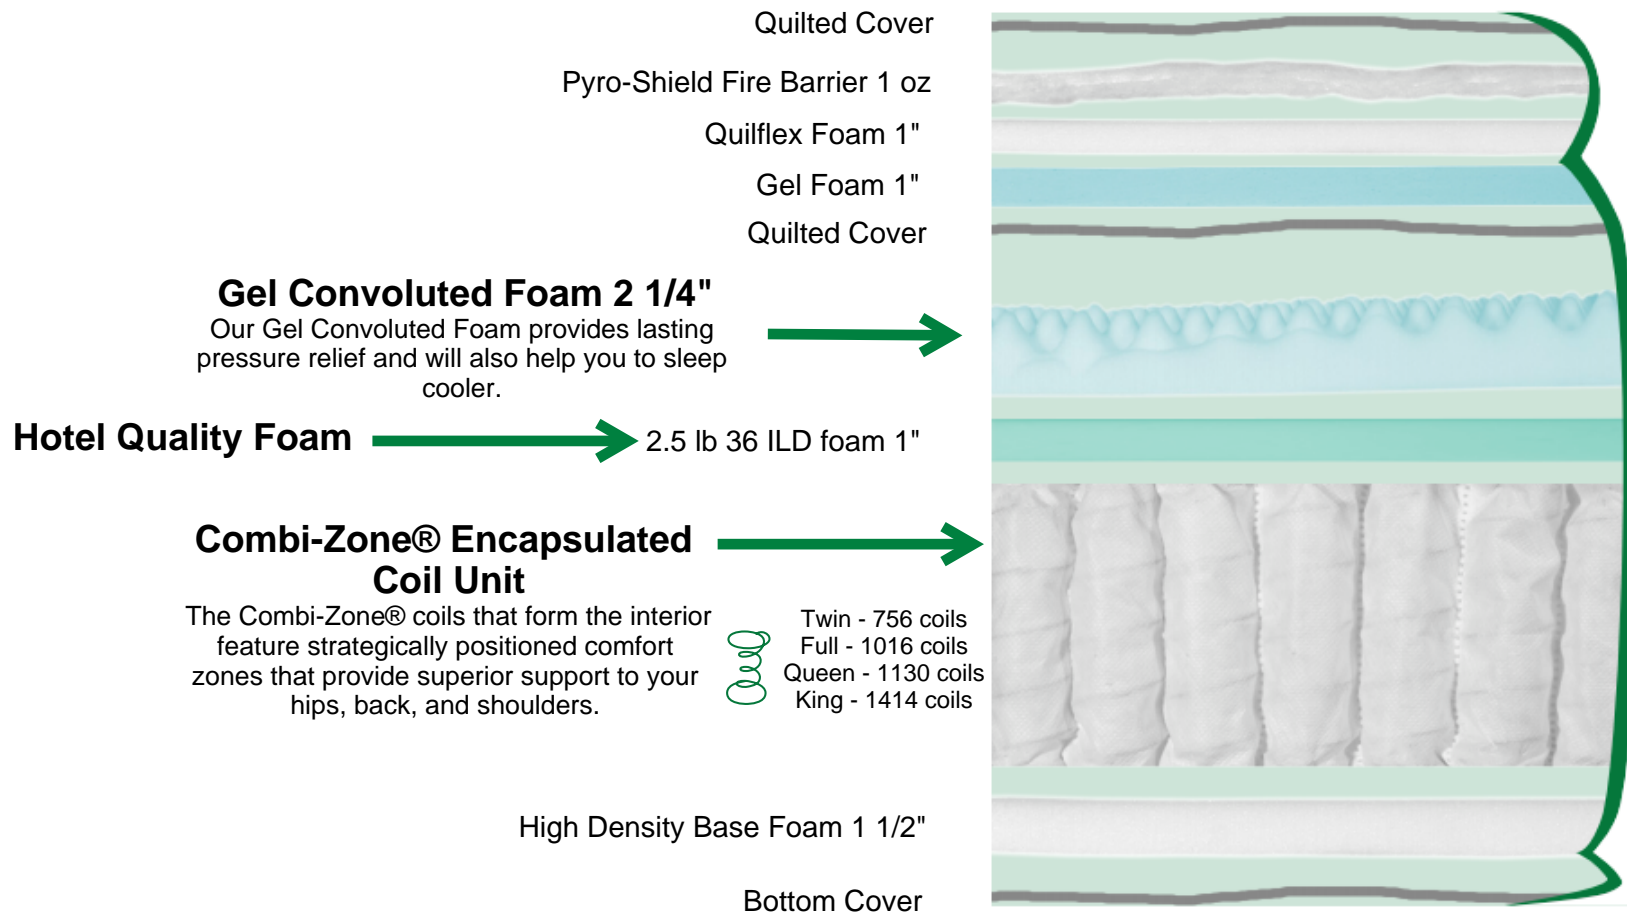

MESSINA PLUSH

PURE MICHIGAN

SOFT

FIRM

PEERLESS™

MATTRESS CO.

Available with a hand-crafted True-Flex Foundation.

Unlike many national brands, our beds are handmade with the finest, high-quality materials.

Delivering our Michigan made mattresses directly from our factory to you, cutting out the middle man to ensure you get the lowest available price.

Adjustable base friendly.