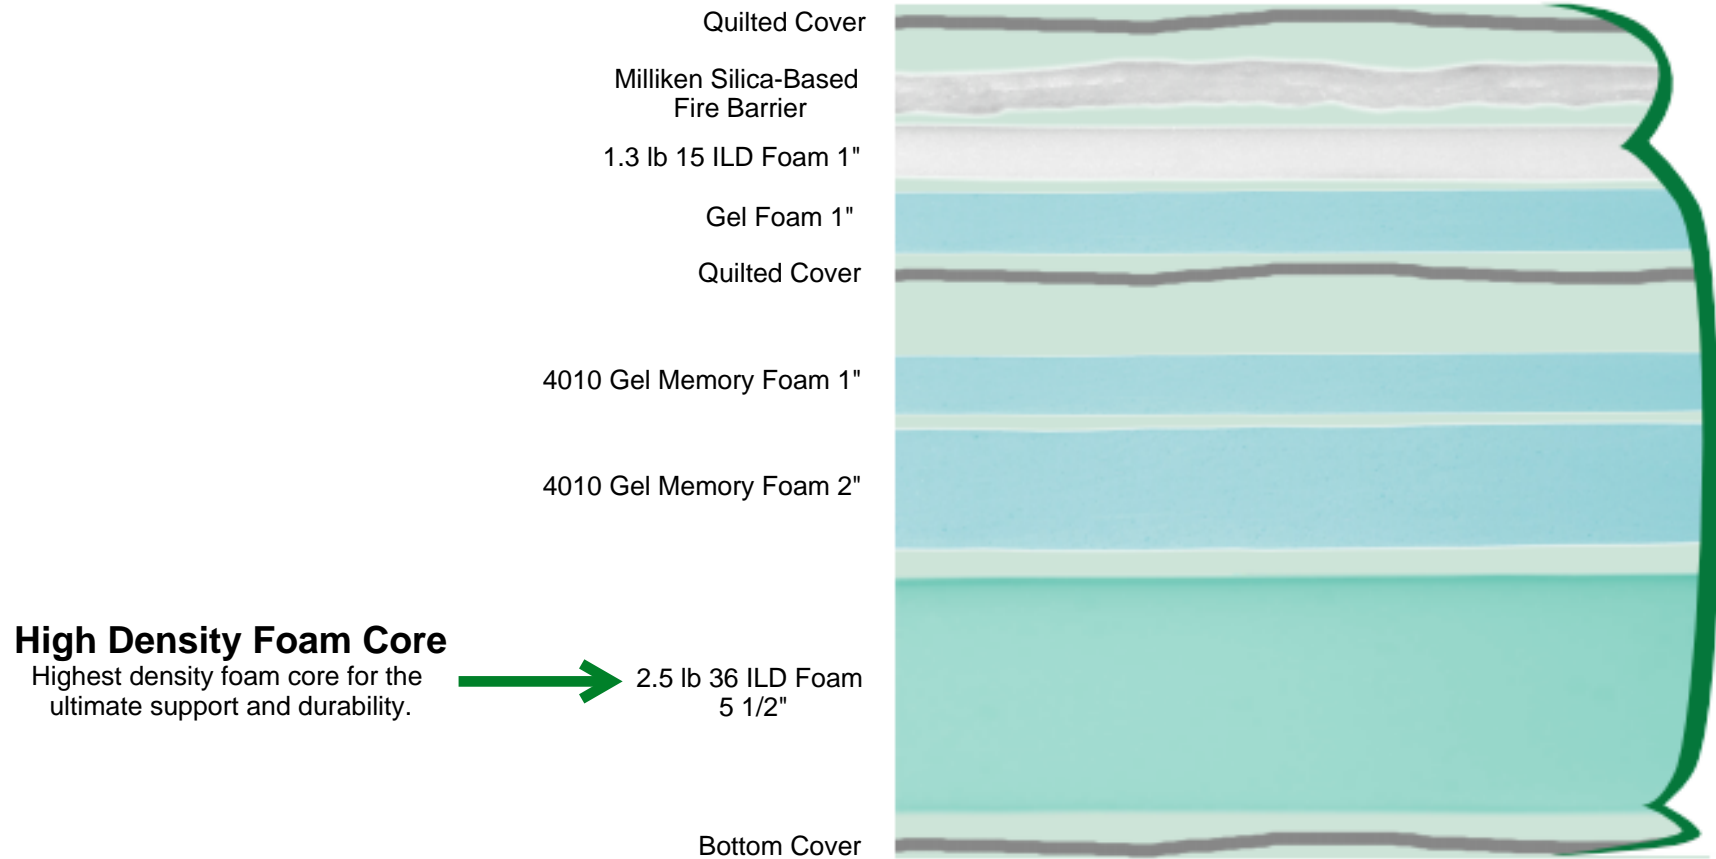

# ELEGANCE

PURE MICHIGAN

SOFT

FIRM

PEERLESS™

MATTRESS CO.

Available with a hand-crafted Semi-Flex Foundation.

Unlike many national brands, our beds are handmade with the finest, high-quality materials.

Available with a hand-crafted True-Flex Foundation.

Delivering our Michigan made mattresses directly from our factory to you, cutting out the middle man to ensure you get the lowest available price.

Adjustable Base Friendly