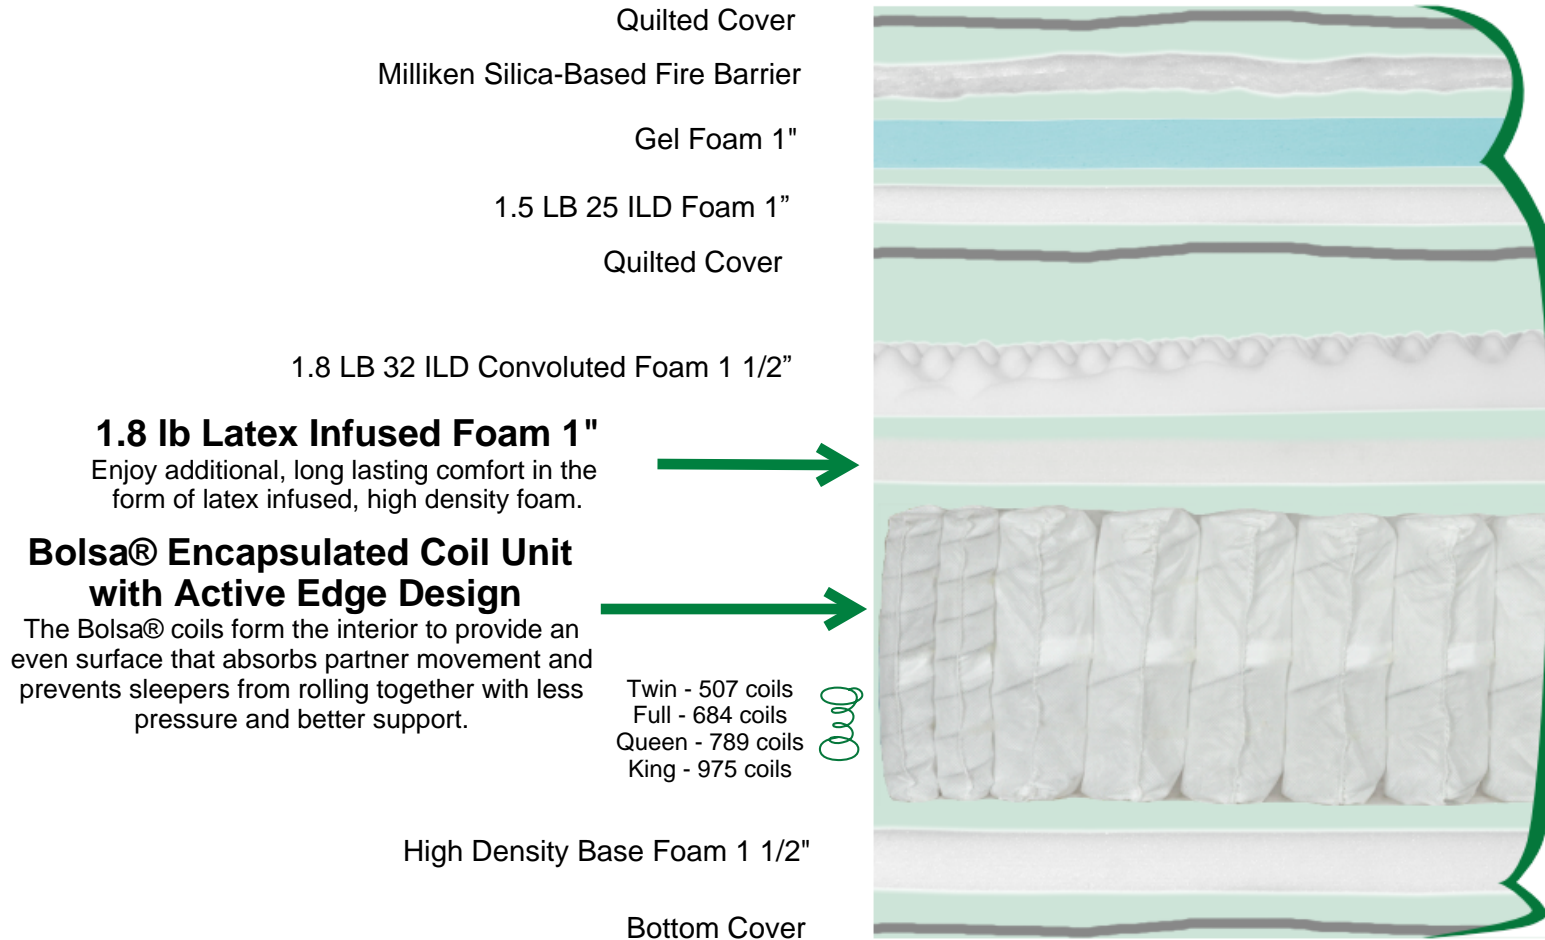

SOFT

FIRM

PEERLESS™

MATTRESS CO.

Available with a hand-crafted Semi-Flex Foundation.

Unlike many national brands, our beds are handmade with the finest, high-quality materials.

Available with a hand-crafted True-Flex Foundation.

Delivering our Michigan made mattresses directly from our factory to you, cutting out the middle man to ensure you get the lowest available price.

Adjustable Base Friendly